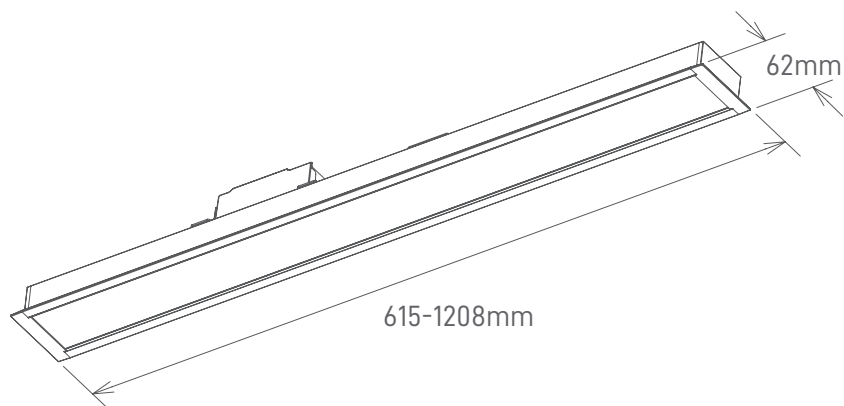

New
**Lynx Modular
Recessed**

ARON
LIGHT

New Lynx Modular

Recessed

Recessed light fixture available in 615mm and 1208mm lengths, with connections to form continuous shadow-free lines, integrated with 3CCT technology (3000K, 4000K and 5000K).

Whether in a residential or corporate environment, this light fixture stands out for its minimalist design and its efficient ability to create different configurations.

TECHNICAL

Information

Wattage	Color Temperature	Total Luminous Flux	Luminous Efficacy	Mounting Type	Body Material	Color	SKU
15W	3CCT	1400-1600lm	110-120lm/w	Recessed	Aluminium	White RAL9016	ILAR-01583
30W	3000K-4000K-5700K	3100-3400lm					ILAR-01584