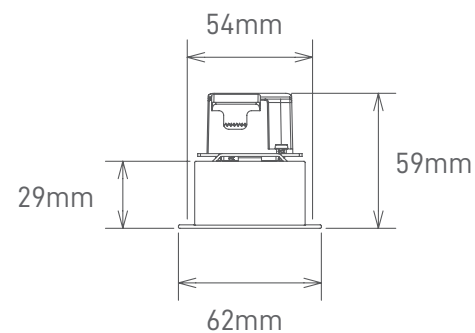

New
**Lynx Modular
Recessed**

ARON
LIGHT

New Lynx Modular

Recessed

Recessed light fixture available in 615mm and 1208mm lengths, with connections to form continuous shadow-free lines, integrated with 3CCT technology (3000K, 4000K and 5000K).

Whether in a residential or corporate environment, this light fixture stands out for its minimalist design and its efficient ability to create different configurations.

TECHNICAL

Information

Wattage	Color Temperature	Total Luminous Flux	Luminous Efficacy	Mounting Type	Body Material	Color	SKU
15W	3CCT	1400-1600lm	110-120lm/w	Recessed	Aluminium	White RAL9016	ILAR-01583
30W	3000K-4000K-5700K	3100-3400lm					ILAR-01584