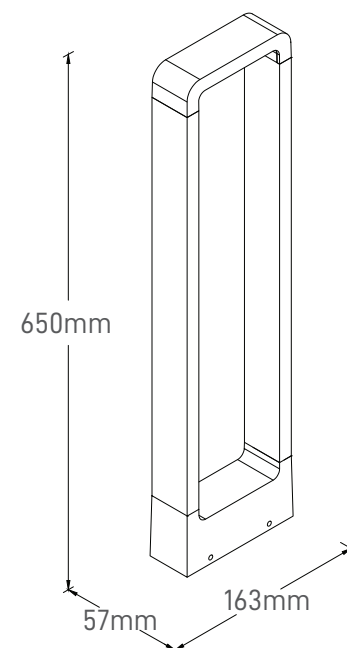

ARON
LIGHT

TECHNICAL

Information

Wattage: 7W

Color Temperature: 3000K

Total Luminous Flux: 370lm

Luminous Efficacy: 53lm/w

Beam Angle: 230°

Body Material: Aluminium

Mounting Type: Surface

SKU: ILAR-02081

ARON
LIGHT

ACCESS THE PRODUCTS ON OUR WEBSITE