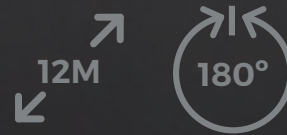

# ST15G MOTION DETECTOR PIR

DETECTION ANGLE	180°
FREQUENCY	50/60Hz
RATED LOAD	1200W  300W 
DETECTION DISTANCE	12m
TIME DELAY	Min. 10sec Max. 15min
AMBIENT LIGHT	<3-2000 LUX (adjustable)
INSTALLATION HEIGHT	1.8-2.5m
VOLTAGE	220-240 50/60Hz
SKU	ILAR-02589