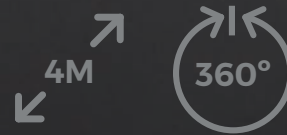

ST40CG MOTION DETECTOR PIR

DETECTION ANGLE	360°
FREQUENCY	50/60Hz
RATED LOAD	800W 400W
DETECTION DISTANCE	8m Max.
TIME DELAY	Min. 10sec Max. 15min
DETECTION SPEED	0.6m/s-1.5m/s
INSTALLATION HEIGHT	2.2-4m
VOLTAGE	220-240 50/60Hz
SKU	ILAR-02591