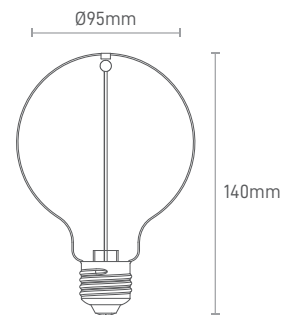

G125

2.4W

ILAR-02495

150
LUMEN

25000
HOURS

330°

2200K
WARM WHITE