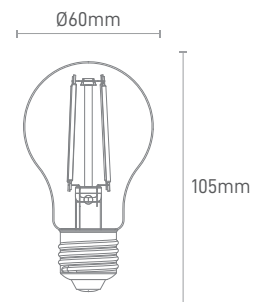

A60 DIMMABLE

10W

ILAR-02485

1050
LUMEN

25000
HOURS

330°

1800K
WARM WHITE

ILAR-02486

1100
LUMEN

25000
HOURS

330°

2200K
WARM WHITE