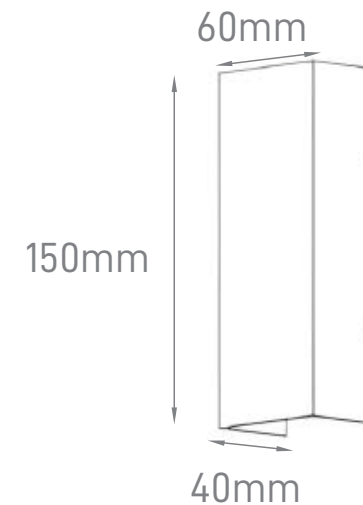

Axis Double

OUTDOOR

ARON
LIGHT

Axis Double

OUTDOOR

Axis Double is a wall lamp with minimalist lines and a concentrated beam.

Made of aluminum with IP65 and matte black finish, it integrates easily into different ambiances.

ARON
LIGHT

Technical Information

Wattage:	10W
Color Temperature:	3000K
Total Luminous Flux:	88lm
Luminous Efficacy:	9lm/w
Housing Colour:	Matte Black
Body Material:	Aluminium
Mounting Type:	Surface
SKU:	ILAR-02238