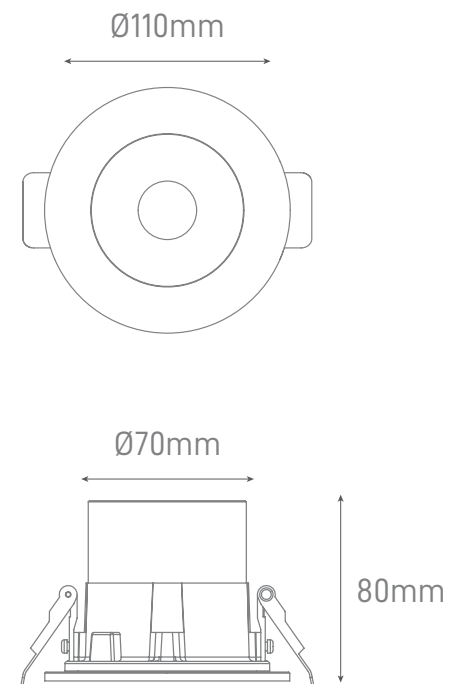

GLAZ

RECESSED

ARON
LIGHT

GLAZ

RECESSED

Glaz is ceiling-mounted fixture for outdoor, a key feature of Glaz is an excellent visual comfort, due to the integration of the honeycomb. It is available in white and black finishes, with 4.6W and 3000K.

Technical Information

Wattage: 4.6W

Color Temperature: 3000K

Total Luminous Flux: 446lm

Luminous Efficacy: 97lm/w

Housing Colour: Black / White

Body Material: Die-casting Aluminium

Mounting Type: Recessed

Type of Protection: IP67

SKU: ILAR-02239 / ILAR-02240

ARON

LIGHT

ACCESS THE PRODUCTS ON OUR WEBSITE