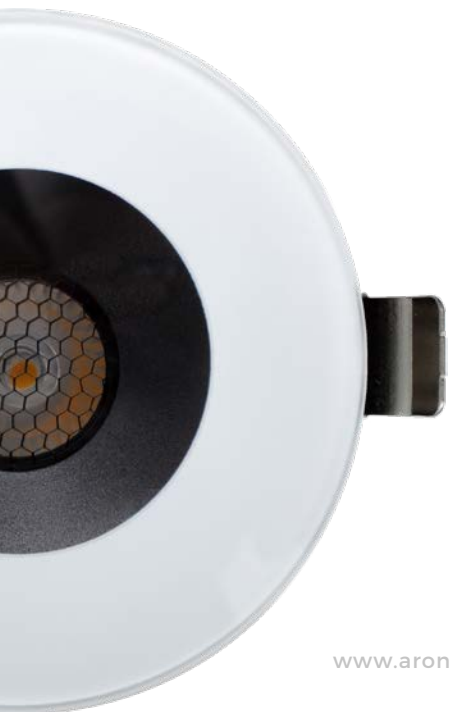

GLAZ

RECESSED

ARON
LIGHT

GLAZ

RECESSED

Glaz is ceiling-mounted fixture for outdoor, a key feature of Glaz is an excellent visual comfort, due to the integration of the honeycomb. It is available in white and black finishes, with 4.6W and 3000K.

Technical Information

Wattage: 4.6W

Color Temperature: 3000K

Total Luminous Flux: 446lm

Luminous Efficacy: 97lm/w

Housing Colour: Black / White

Body Material: Die-casting Aluminium

Mounting Type: Recessed

Type of Protection: IP67

SKU: ILAR-02239 / ILAR-02240

ARON

LIGHT

ACCESS THE PRODUCTS ON OUR WEBSITE