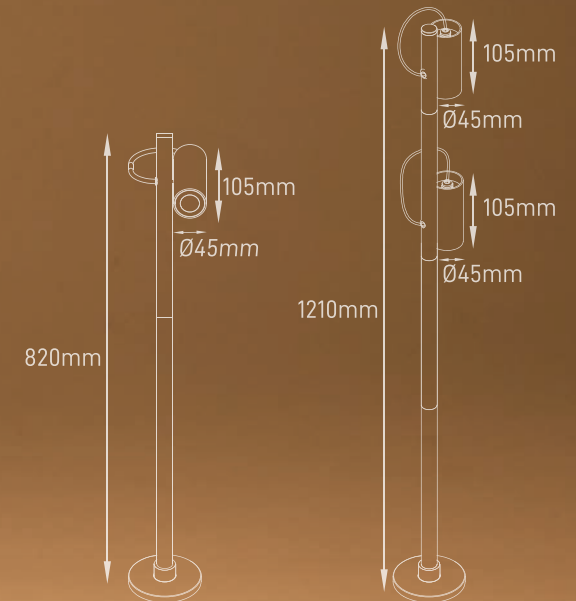

GARDEN LIGHT

Where functionality meets aesthetics!
For outdoor projects that require a perfect balance between design and efficiency.

Available in 6W and 12W, in 2700K, high quality aluminum body, with two types of fixing.

Finished in corten and dark grey.

TECHNICAL INFORMATION

Wattage: 6W or 12W

Color Temperature: 2700K

Total Luminous Flux: 980lm

Luminous Efficacy: 82lm/w

Body Material: Aluminium

Beam Angle: 30°

Mounting Type: Surface

Colors Available: 

SKU: ILAR-02773 / ILAR-02774
ILAR-02775 / ILAR-02776

ARON

LIGHT

ACCESS THE PRODUCTS ON OUR WEBSITE