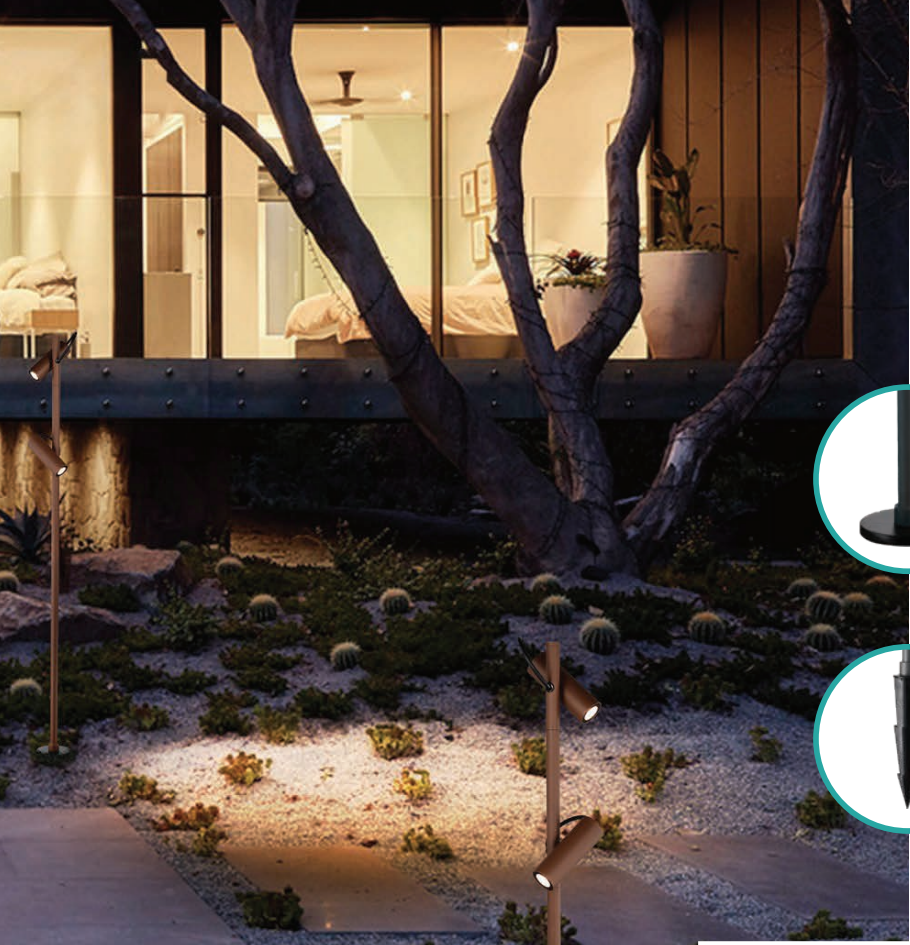

ARON
LIGHT

6W
12W

2700K

IP65

IN
STOCK

MARI

GARDEN
LIGHT

MARI

GARDEN LIGHT

Where functionality meets aesthetics!
For outdoor projects that require a perfect balance between design and efficiency.

Available in 6W and 12W, in 2700K, high quality aluminum body, with two types of fixing.

Finished in corten and dark grey.

TECHNICAL INFORMATION

Wattage: 6W or 12W

Color Temperature: 2700K

Total Luminous Flux: 980lm

Luminous Efficacy: 82lm/w

Body Material: Aluminium

Beam Angle: 30°